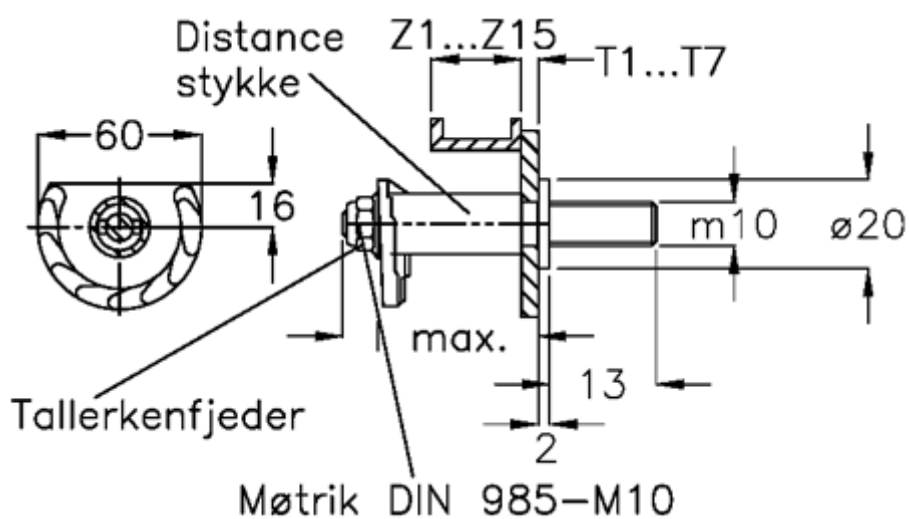

Article number: 20895709

Description: E+G Door lock  
GN 117-GB-T7-Z9

## Measures

Cam thickness = 24-33